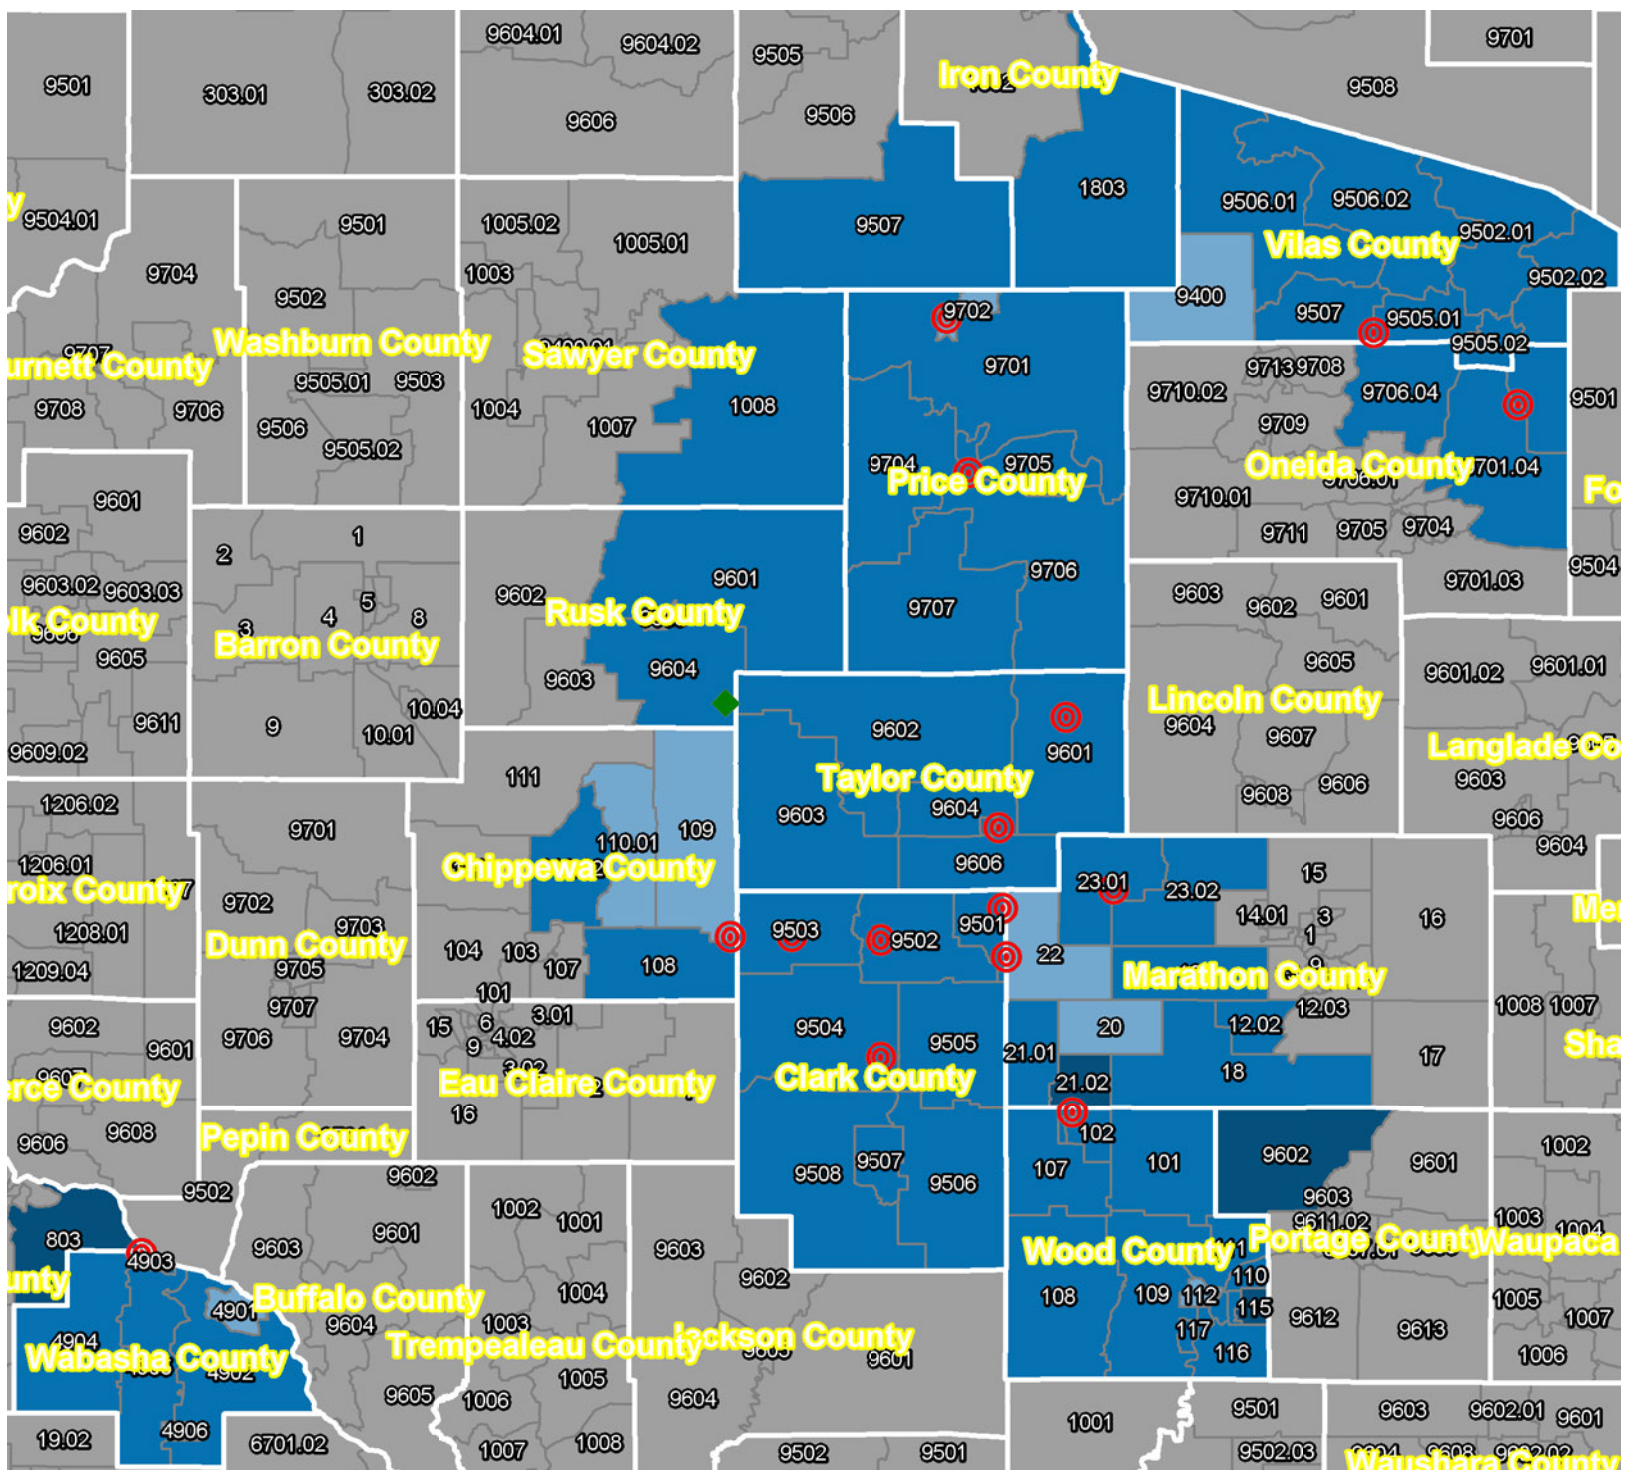

Forward Bank - 2026 CRA - ANALYSIS AREA INCOME MAP
 Combined FBAA for Forward-2026

Income Level

- NA
- Low
- Moderate
- Middle
- Upper

⊙ Bank Branches
◆ ATM Locations